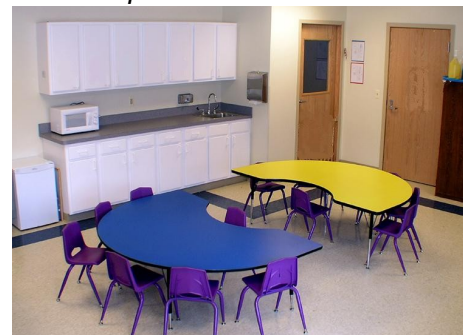

OPEN ARMS LUTHERAN CHURCH AND DAYCARE

Open Arms was part of a mission church plant. The facility includes child care space for 120 children, staff support spaces and a multi-purpose room used for indoor large motor skills for the child care and a worship space for the church.

Completed while Project Manager @ A3C

Potter
Architectural Services

Classroom